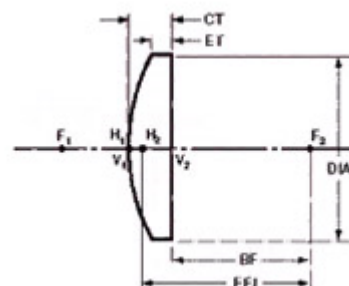

PLANO-CONVEX LENSES

Specification

Material:	N-BK7 or Click this to Glass List 
Dimension Tolerance:	+0 / -0.05mm
Foci Tolerance:	±1%
Center Thickness Tolerance:	±0.05mm
Centeration Deviation:	2'
Surface Figure:	$\lambda/4@632.8\text{nm}$
Surface Quality:	40 / 20
Bevel:	0.25 × 45°
Clear Aperture:	>90%
Coating:	Specified by customer

PRODUCTS LIST

Part No.	BFL [mm]	Dia [mm]	Radius [mm]	EFL [mm]	Tc [mm]	Te [mm]
SSL-RO-LPX-001	9.0	3.00	4.65	10.32	2.25	2.0
SSL-RO-LPX-002	12.0	3.00	6.20	13.32	2.18	2.0
SSL-RO-LPX-003	15.0	3.00	7.78	16.32	2.14	2.0
SSL-RO-LPX-004	10.0	4.00	5.19	11.32	2.40	2.0
SSL-RO-LPX-005	12.0	4.00	6.22	13.32	2.33	2.0
SSL-RO-LPX-006	12.0	5.00	6.22	13.32	2.52	2.0
SSL-RO-LPX-007	15.0	5.00	7.75	16.32	2.41	2.0
SSL-RO-LPX-008	9.8	6.00	5.06	11.12	3.00	2.0
SSL-RO-LPX-009	18.0	6.00	9.30	19.32	2.50	2.0
SSL-RO-LPX-010	21.0	6.00	10.85	22.32	2.42	2.0
SSL-RO-LPX-011	30.0	6.00	15.50	31.32	2.29	2.0
SSL-RO-LPX-012	36.0	6.00	18.61	37.32	2.24	2.0
SSL-RO-LPX-013	48.0	6.00	24.81	49.32	2.18	2.0
SSL-RO-LPX-014	72.0	6.00	37.22	73.32	2.12	2.0
SSL-RO-LPX-015	12.7	6.35	6.56	14.02	2.82	2.0
SSL-RO-LPX-016	25.4	6.35	13.12	26.72	2.39	2.0
SSL-RO-LPX-017	38.1	6.35	19.69	39.42	2.30	2.0
SSL-RO-LPX-018	50.2	6.35	25.94	51.52	2.19	2.0